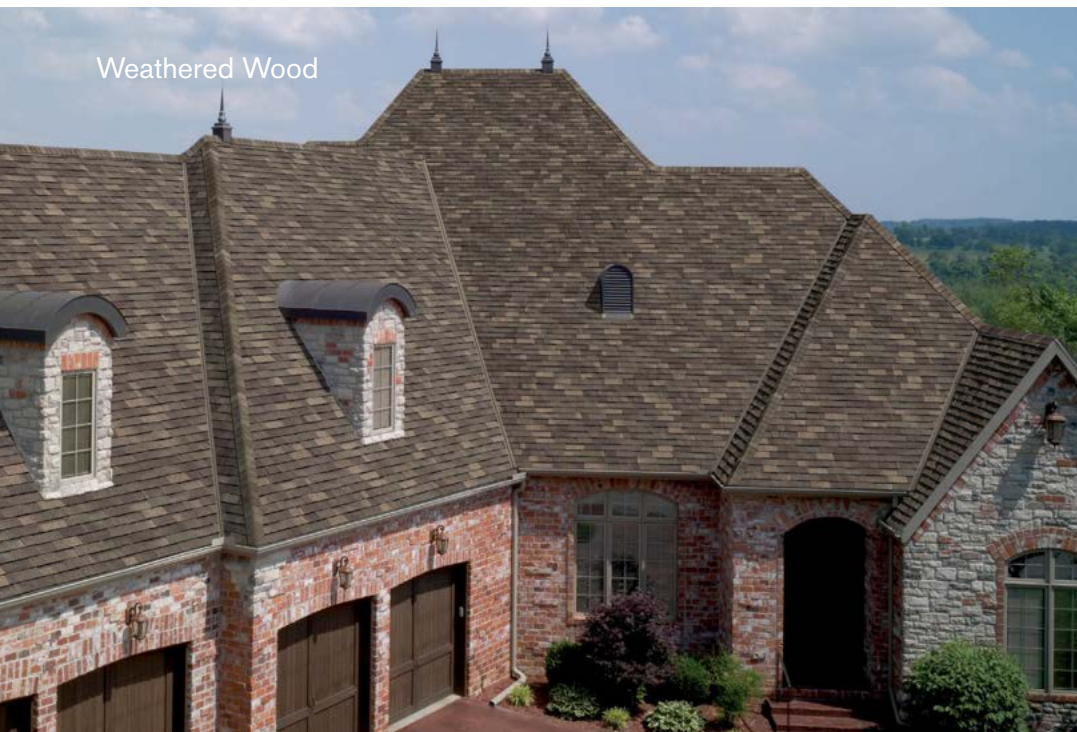

Cabin Wood Brown

Weathered Wood

Weathered Wood