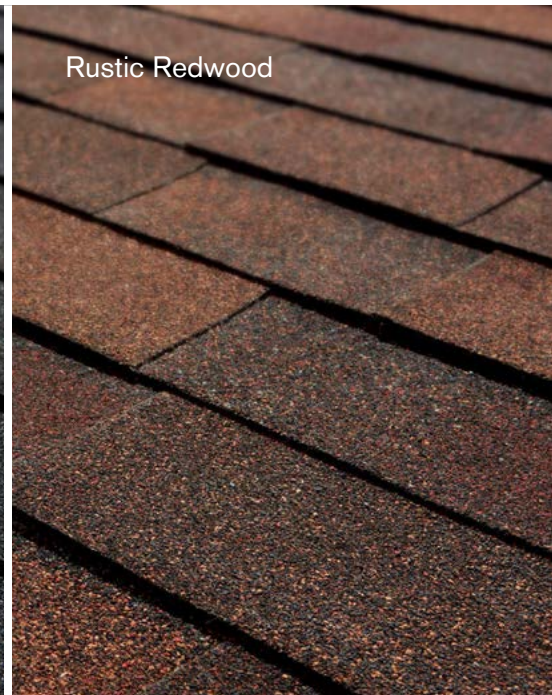

Imagine how a sophisticated wood-shake look could complement your home's style and increase curb appeal. Choose from a stunning assortment of rustic browns, deep reds and smoky greys to cap off the beauty of your home.

Black Sage

COMPARE THE WIDER LOOK OF HERITAGE WOODGATE

Spanning 10–12 inches, Heritage Woodgate shingles are cut up to three times wider than standard Heritage shingles to add dramatic style and grandeur.

Antique Wood

Black Sage

Rustic Redwood

HERITAGE WOODGATE®

Antique Wood

Invest in curb appeal. Roofing is the highest return on investment for exterior remodeling projects,

according to the NARI and National Association of REALTORS.