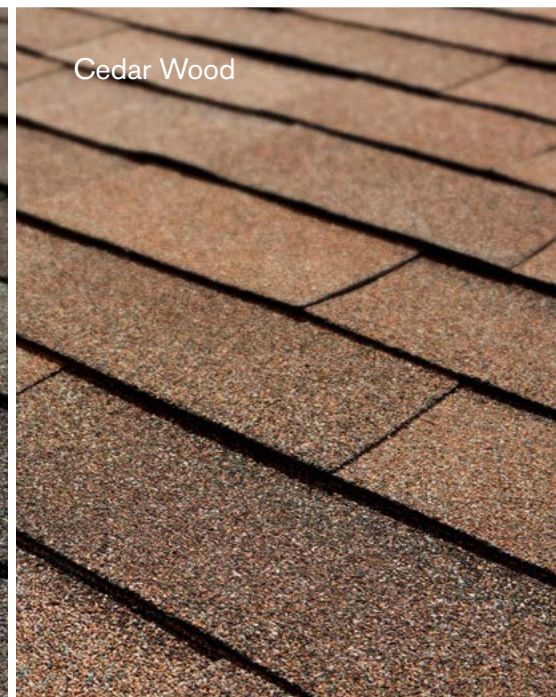

Antique Wood

Black Sage

Rustic Redwood

HERITAGE WOODGATE®

Antique Wood

Invest in curb appeal. Roofing is the highest return on investment for exterior remodeling projects,

according to the NARI and National Association of REALTORS.

See back for details.

Cabin Wood Brown

Weathered Wood

Cedar Wood

SHINGLES BEGIN TO AGE AS SOON AS THEY ARE EXPOSED TO NATURE. BUILDINGS EXPERIENCE AGING FACTORS DIFFERENTLY, SO IT IS DIFFICULT TO PREDICT HOW LONG SHINGLES WILL LAST. THAT'S WHY TAMKO PROVIDES A LIMITED WARRANTY FOR MANY PRODUCTS, THAT INCLUDES A BINDING ARBITRATION CLAUSE AND OTHER TERMS AND CONDITIONS WHICH ARE INCORPORATED HEREIN BY REFERENCE. YOU MAY OBTAIN A COPY OF THE LIMITED WARRANTY AT TAMKO.COM OR BY CALLING 1-800-641-4691.