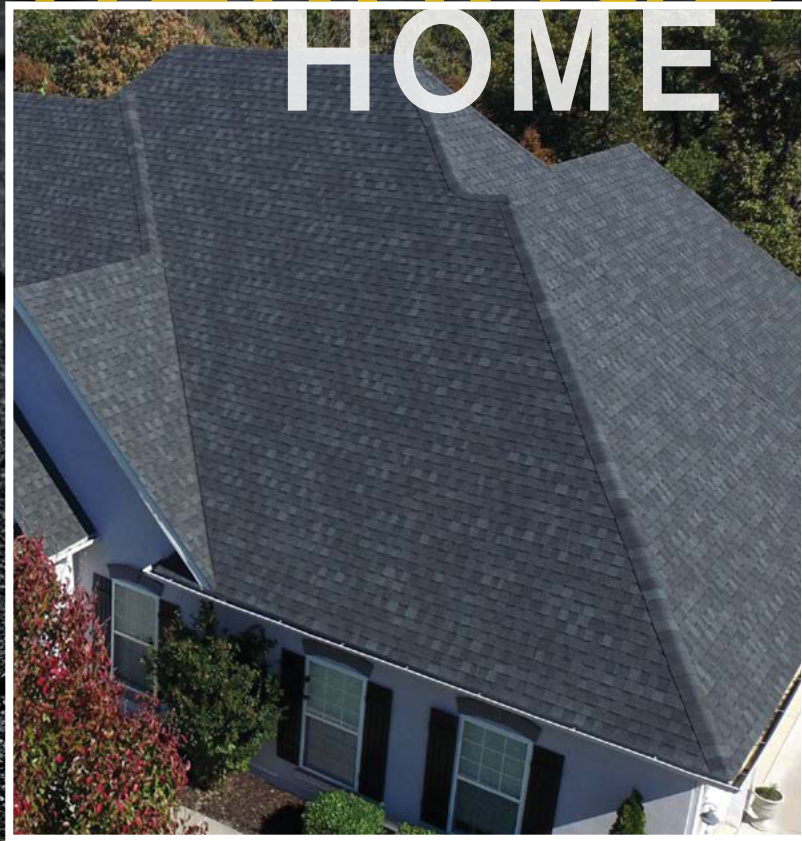

BRING HERITAGE IR HOME

Presenting Heritage IR

Heritage IR is a **laminated, fiberglass asphalt shingle**. It features an additional polyester mat, which reinforces the entire shingle, while providing **double reinforcement of the sawtooth** and the common bond areas.

A UL 2218 Class 4 Shingle

The unique construction of Heritage IR shingles is compliant with UL 2218 Class 4 Impact Resistance*. Check local building codes to see if UL 2218 Class 4 shingles are required in your area.

Insurance Considerations

Some insurance companies may provide discounted insurance premiums for shingles that are classified by UL for compliance with UL 2218 Class 4.

*UL 2218 testing utilizes a dropped steel ball which may not correlate with real world rooftop experience with the impact of storm driven hail or other objects.