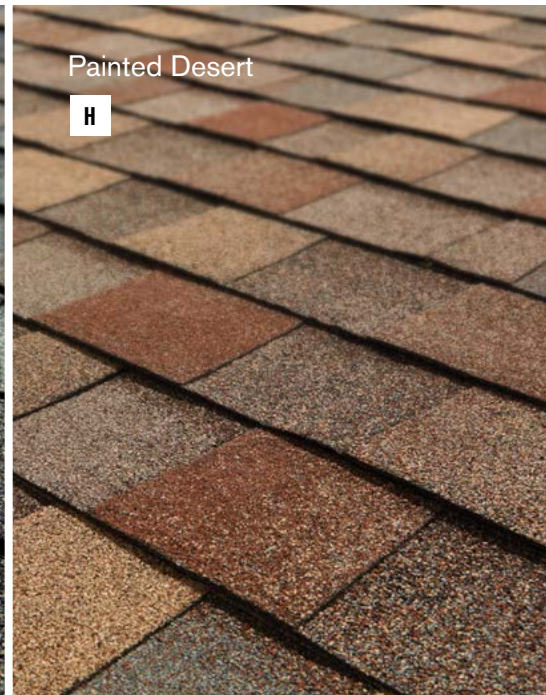

Invest in curb appeal. Roofing is the highest return on investment for exterior remodeling projects, according to the NARI and National Association of REALTORS.

REALTOR® Mag, Dec. 2015,
<http://tamko.com/realtormag/value>

HP H

HP H

H