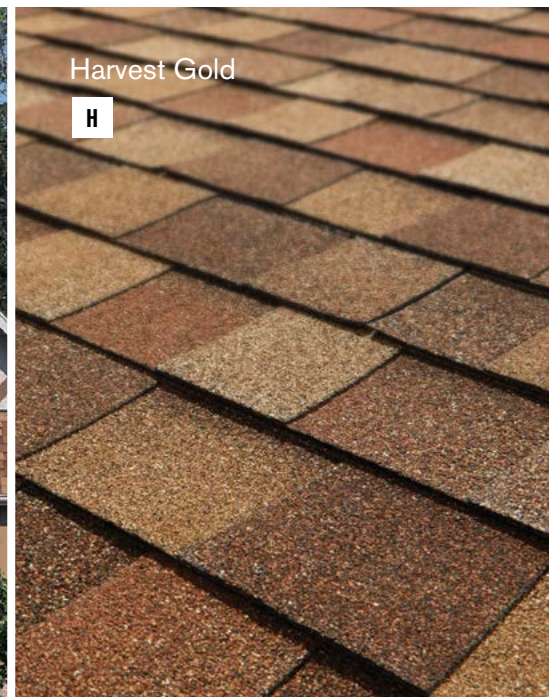

TAMKO's **blended shadowtone** creates dimension, striking contrast and remarkable depth while adding curb appeal to help ensure a look you'll want to call your own.

Thunderstorm Grey

AMERICA'S
NATURAL
COLORS

HERITAGE® AMERICA'S NATURAL COLORS COLLECTION

Symbols shown beside each color name denote product options and availability.

HP Heritage Premium Shingles

H Heritage Shingles

PRIOR TO MAKING YOUR FINAL COLOR SELECTION, TAMKO RECOMMENDS VIEWING AN ACTUAL ROOF INSTALLATION OF THE SAME SHINGLE COLOR AND MANUFACTURING PLANT YOU ARE CONSIDERING FOR THE FULL IMPACT OF COLOR BLENDING AND PATTERNS. AS COLORS VARY BY REGION, YOU MAY WANT TO VISIT WWW.TAMKO.COM AND VIEW COLORS AVAILABLE BY ZIP CODE. HOUSE PHOTOGRAPHY IN THIS BROCHURE MAY HAVE BEEN DIGITALLY MODIFIED OR CREATED USING PHOTOGRAPHS OF ACTUAL SHINGLES. PRINTED REPRODUCTION OF THE SHINGLE COLORS IS AS ACCURATE AS OUR PRINTING WILL PERMIT. PRIOR TO INSTALLING THE SHINGLES, OPEN A BUNDLE AND VIEW A FEW OF THE SHINGLES TO BE CERTAIN IT IS THE COLOR YOU SELECTED. TAMKO WILL NOT BE RESPONSIBLE FOR COLOR CLAIMS ONCE THE SHINGLES ARE INSTALLED ON A ROOF.

Autumn Brown

Harvest Gold

Harvest Gold

H

Mountain Slate

Welcome beauty home with the lively tones and intense warmth and contrast of America's Natural Colors. Inspired by the woody browns, stormy greys and other vibrant hues found in nature, these colors will help you craft a roof that fits your personal style.