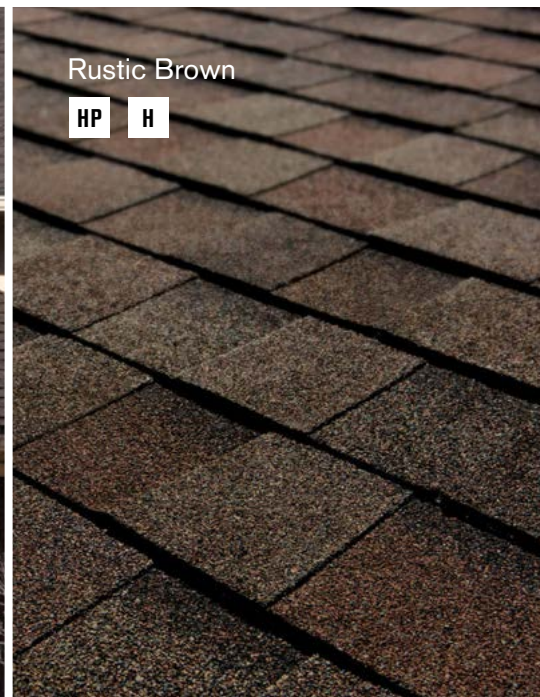

Rustic Cedar

Symbols shown beside each color name denote product options and availability.

HP Heritage Premium Shingles

H Heritage Shingles

Rustic Brown

Rustic Brown

HP **H**

Rustic Cedar