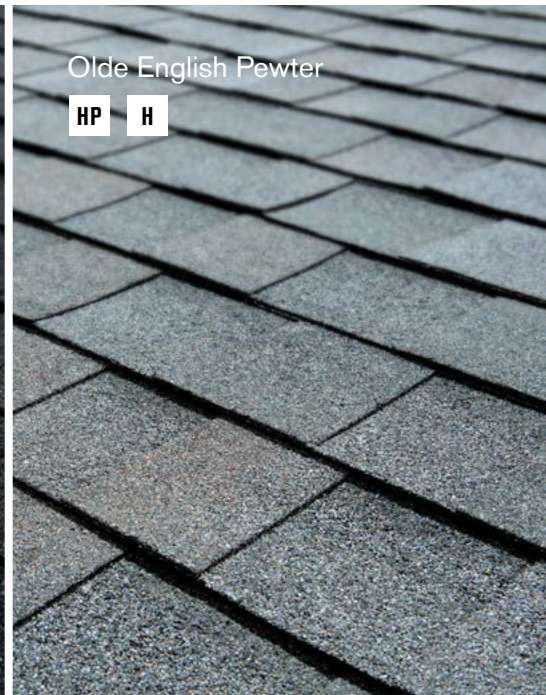

Olde English Pewter

HP H