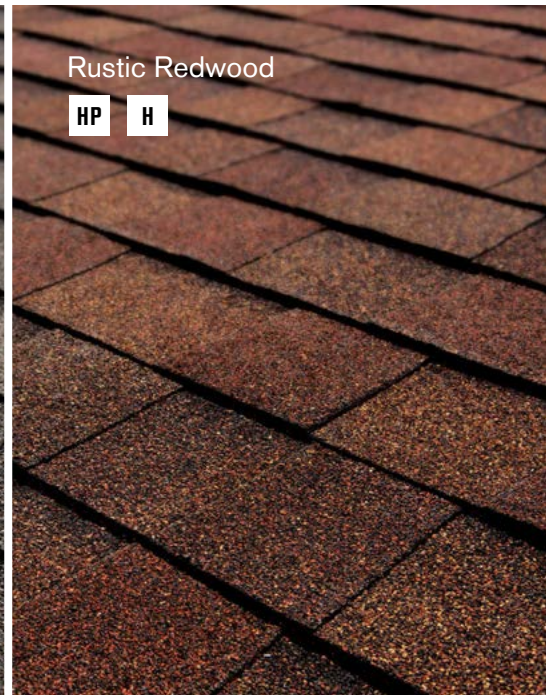

Heritage Shingles

Weathered Wood

Weathered Wood

HP

H

Rustic Redwood

HP

H

Make your home a focal point with classic, traditional shades. With Classic Colors, choose from a selection of charming greys, elegant reds and earth tones to create a roof that complements your home's unique style.