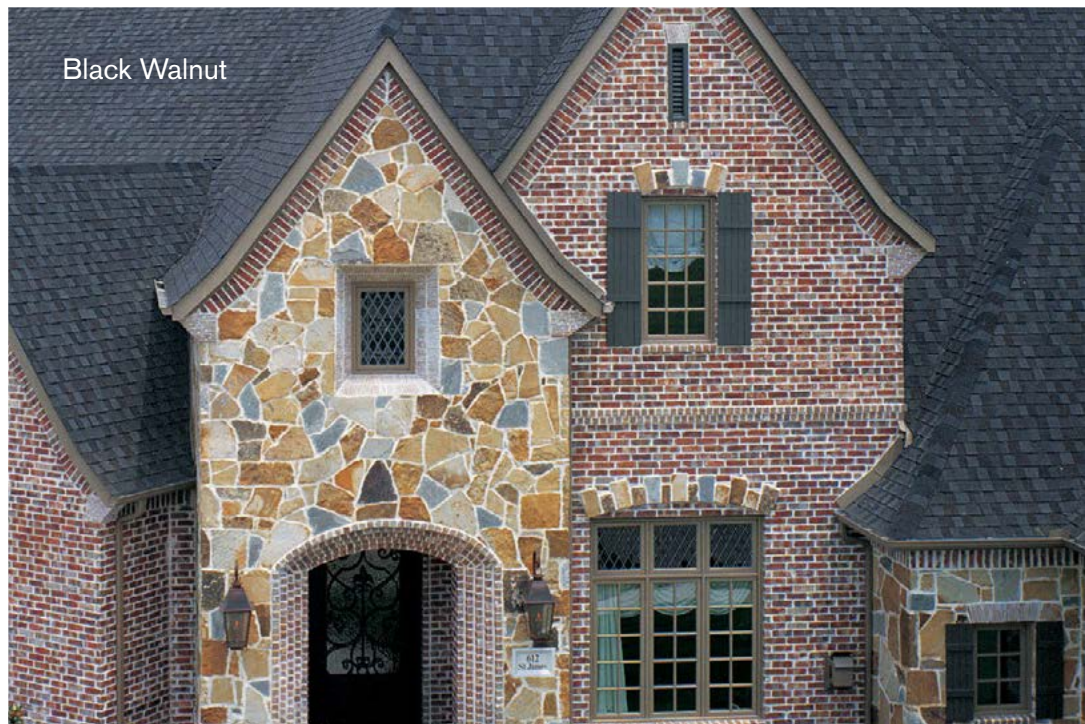

Thunderstorm Grey

Painted Desert