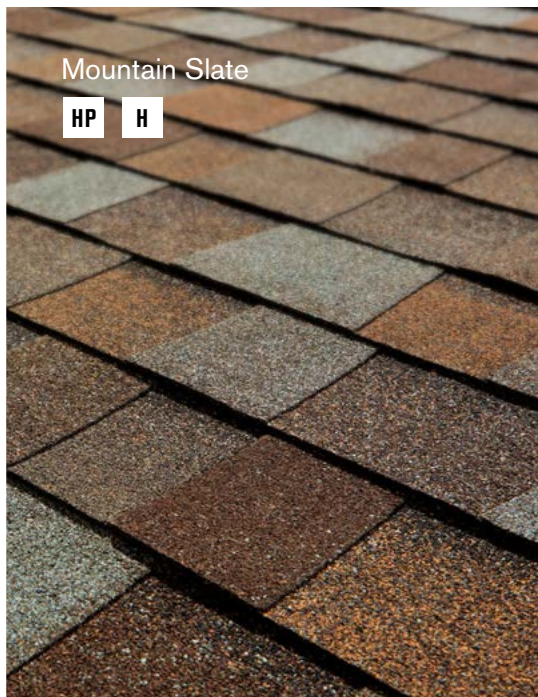

Autumn Brown

Harvest Gold

Harvest Gold

H

Mountain Slate

Welcome beauty home with the lively tones and intense warmth and contrast of America's Natural Colors. Inspired by the woody browns, stormy greys and other vibrant hues found in nature, these colors will help you craft a roof that fits your personal style.

Natural Timber

Natural Timber

HP H

Mountain Slate

HP H

Autumn Brown

H

HERITAGE® AMERICA'S NATURAL COLORS COLLECTION