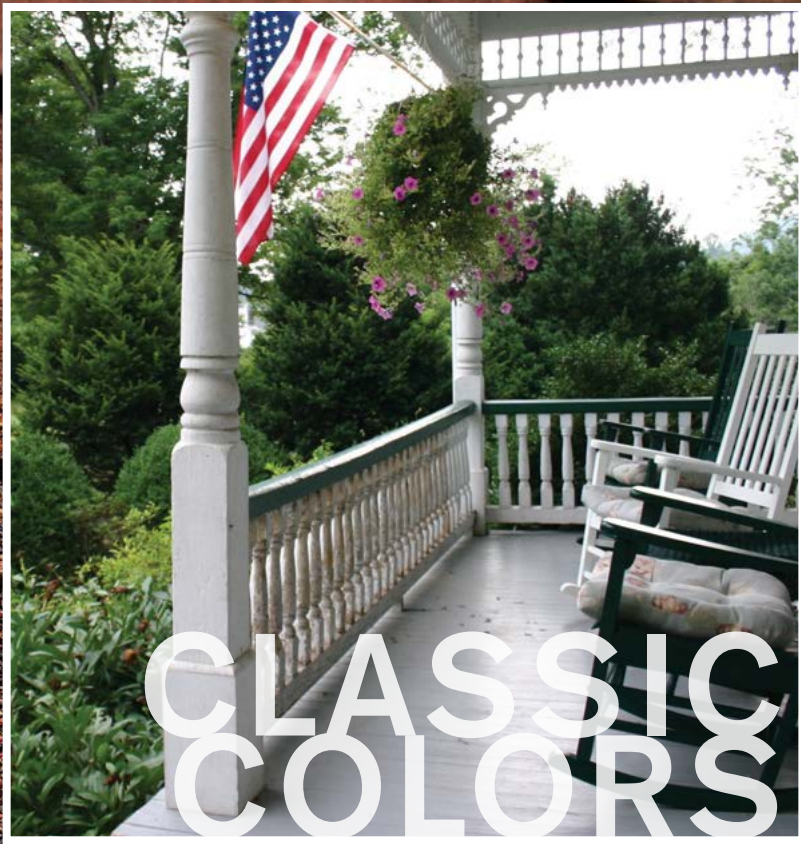

Rustic Redwood

CLASSIC
COLORS

HERITAGE® CLASSIC COLORS COLLECTION

Rustic Redwood

Symbols shown beside each color name denote product options and availability.

HP

Heritage Premium Shingles

H