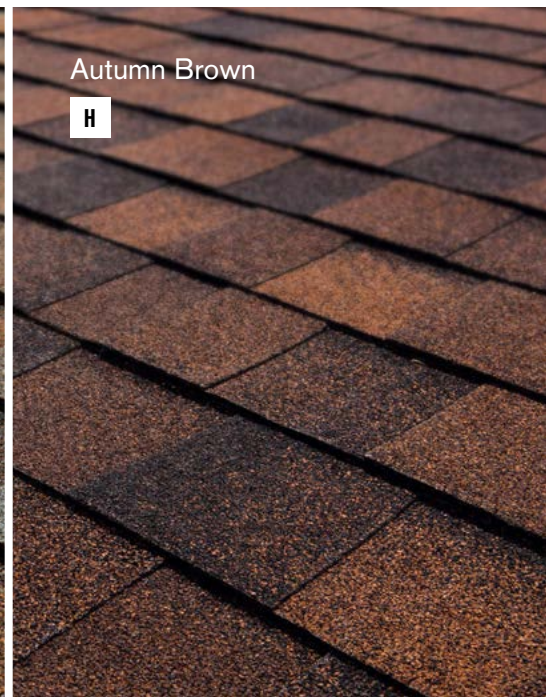

Autumn Brown

Harvest Gold

Harvest Gold

H

Mountain Slate

Welcome beauty home with the lively tones and intense warmth and contrast of America's Natural Colors. Inspired by the woody browns, stormy greys and other vibrant hues found in nature, these colors will help you craft a roof that fits your personal style.

Natural Timber

Natural Timber

HP H

Mountain Slate

HP H

Autumn Brown

H

HERITAGE® AMERICA'S NATURAL COLORS COLLECTION