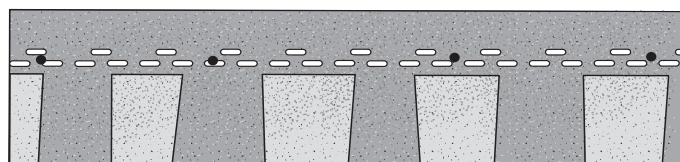

Length: 42" / 1066.8 mm
Width: 14" / 355.6 mm

Exposure: 6" / 152.4 mm
Shingles Per Bundle: 18-20

FEATURES

- Available In 6 Colors
- Scotchgard™ Protector
- 3M™ Cooling Technology
- 3M™ Smog-reducing Technology
- 130 mph Wind Limited Warranty**
- FASTAC® Double Sealant Lines
- Atlas Lifetime* Algae Resistance
- Limited Warranty
- Lifetime Limited Warranty**
- Atlas Signature Select® Eligible¹

ASTM

- D7158,
- Class H Wind Resistance,
- Passed at 150 mph
- D6381, Uplift Resistance
- D3018, Type 1
- D3161, Class F, Tested at 110 mph
- D3462, As Manufactured
- E108, Class A Fire Resistance
- E1980, Solar Reflectance

UL

- 790, Class A Fire Resistance
- 2390, Class H Wind Resistance

CODES AND COMPLIANCES

- Meets AC438 Criteria
- CAN/CSA-A123.5-M90
- Florida Building Code Approved – FL 16305
- Miami-Dade County Product Control Approved

For maximum protection and warranty coverage, install an Atlas Signature Select® Roofing System with components designed and backed by an Atlas warranty.

SAFETY, STORAGE AND HANDLING

WARNING: Roofing application can be dangerous. Observe all precautions and safety guidelines in accordance with proper roofing trade practices. Minimize roof traffic. Perform regular roof maintenance in appropriate weather.

IMPORTANT PRECAUTIONS: Store on flat surface. Protect from weather during storage and on job site. Sealant protection tape is placed on back of each shingle and does not have to be removed before applying.

For additional safety, storage, and handling instructions go to: AtlasRoofing.com/roof-shingles/sds

INSTALLATION AND SPECIFICATIONS

For warranty installation instructions go to: AtlasRoofing.com/roof-shingles/pinnacle-sun

For detailed installation and complete 3-part specifications go to: AtlasRoofing.com/roof-shingles/specifications

Atlas Roofing Corporation (ATLAS) warrants to you, the original owner of its shingle products, that this product is free from any manufacturing defects that materially affect the performance of your shingle during the Premium Protection Period or that cause leaks for the balance of the applicable warranty period.

* In order to qualify for the Atlas Lifetime Algae Resistance Limited Warranty against black streaks caused by blue-green algae, installation must include StormMaster® Hip & Ridge shingles, Pro-Cut® Hip & Ridge shingles or Pro-Cut® High Profile Hip & Ridge shingles featuring Scotchgard™ Protector with Atlas shingles featuring Scotchgard™ Protector.

Scotchgard™ and the Scotchgard™ Protector logo, including the plaid design and 3M™ logo, are all trademarks of 3M™.