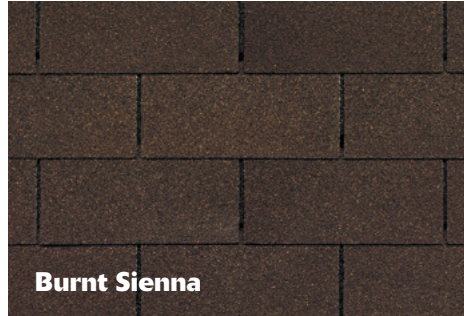

GLASSMASTER® COLOR PALETTE

Final Color Selections Should Be Made Using Actual Shingles. Because of their size, swatches cannot accurately depict the color clarity. Please consult your Atlas distributor for specific color availability. Colors and shadow lines in the photos and the sample boards should be used as a guide for your color selection.

Dreaming of a home redesign?

Get creative with the Roof Inspiration Center, a suite of home design tools from Atlas. Whether you have 3 minutes or 30, your new look is just around the corner.

AtlasRoofing.com/Roof-Inspiration

Atlas Roofing Corporation (ATLAS) warrants to you, the original owner of its shingle products, that this product is free from any manufacturing defects that materially affect the performance of your shingle during the Premium Protection Period or that cause leaks for the balance of the applicable warranty period.

* Refer to the Atlas Roofing Limited Shingle Warranty for all coverage requirements.

** Refer to the Atlas Signature Select® Limited Warranty for all system coverage requirements.

© Copyright 2021, Atlas Roofing Corporation ATL-215716-00 5/21

#AtlasProtects

AtlasRoofing.com