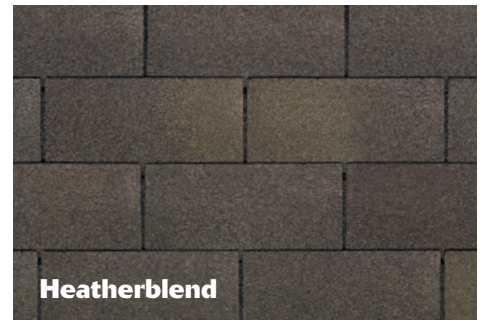

GLASSMASTER® COLOR PALETTE

Final Color Selections Should Be Made Using Actual Shingles. Because of their size, swatches cannot accurately depict the color clarity. Please consult your Atlas distributor for specific color availability. Colors and shadow lines in the photos and the sample boards should be used as a guide for your color selection.

Dreaming of a home redesign?

Get creative with the Roof Inspiration Center, a suite of home design tools from Atlas. Whether you have 3 minutes or 30, your new look is just around the corner.

AtlasRoofing.com/Roof-Inspiration

Atlas Roofing Corporation (ATLAS) warrants to you, the original owner of its shingle products, that this product is free from any manufacturing defects that materially affect the performance of your shingle during the Premium Protection Period or that cause leaks for the balance of the applicable warranty period.

* Refer to the Atlas Roofing Limited Shingle Warranty for all coverage requirements.

** Refer to the Atlas Signature Select® Limited Warranty for all system coverage requirements.

© Copyright 2021, Atlas Roofing Corporation ATL-215716-00 5/21

#AtlasProtects

AtlasRoofing.com